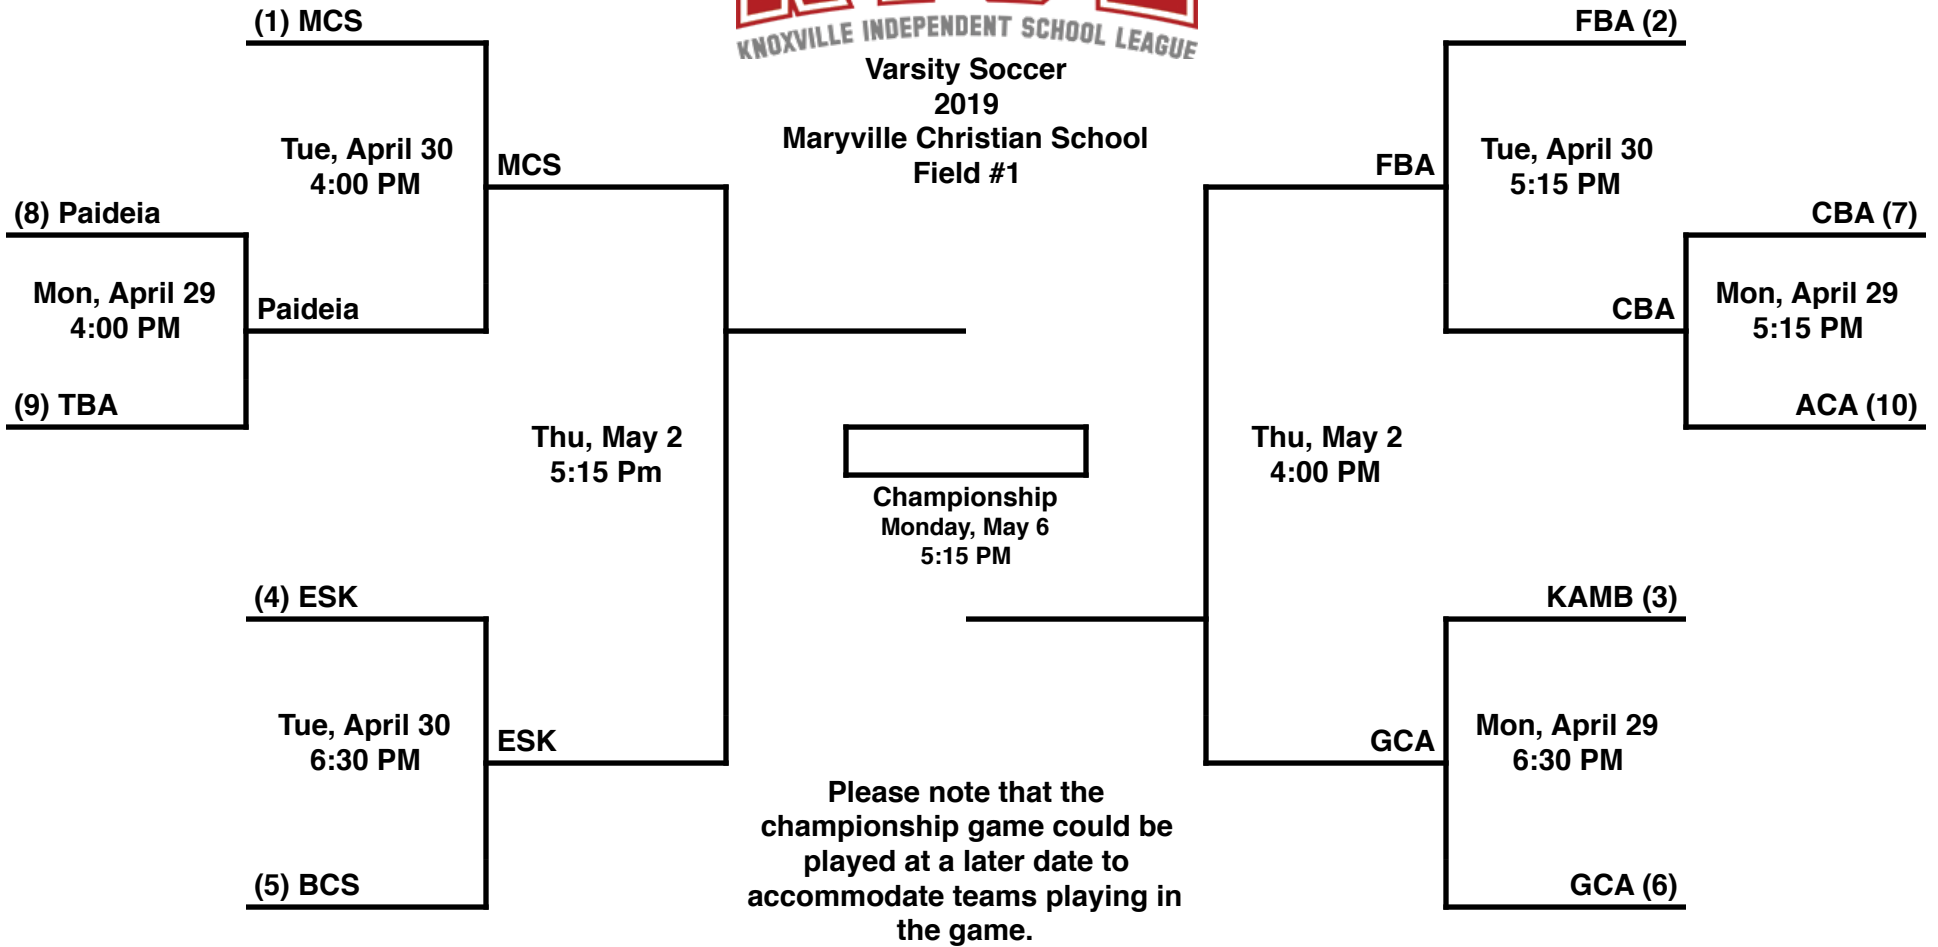

KISL

KNOXVILLE INDEPENDENT SCHOOL LEAGUE

Varsity Soccer 2019

Maryville Christian School
Field #1

1	2	3	4	5	6	7	8	9	10
									
MCS	FBA	KAMB	ESK	BCS	GCA	CBA	PA	TBA	ACA